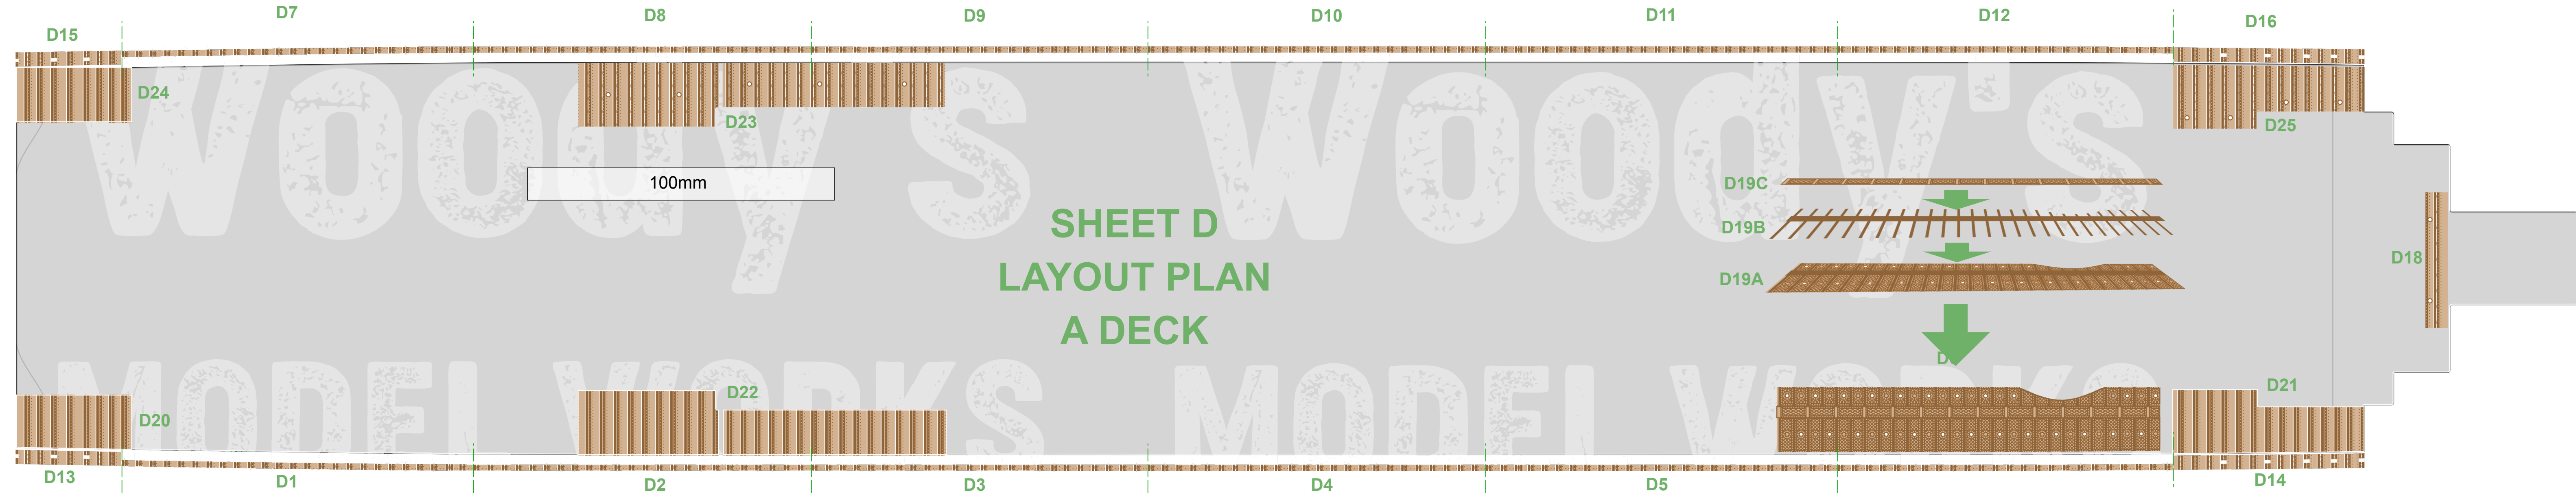

**SHEET D
LAYOUT PLAN
A DECK**

100mm